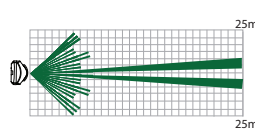

Digital Long Corridor

KX25LR-WE
25m Two Way Wireless digital long range corridor PIR