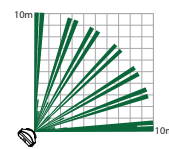

Digital Curtain

KX15DC-WE
15m Two Way Wireless digital curtain PIR

Digital Long Corridor

KX25LR-WE
25m Two Way Wireless digital long range corridor PIR

Digital Pet Immune

KX10DP-WE
10m Two Way Wireless digital pet immune PIR